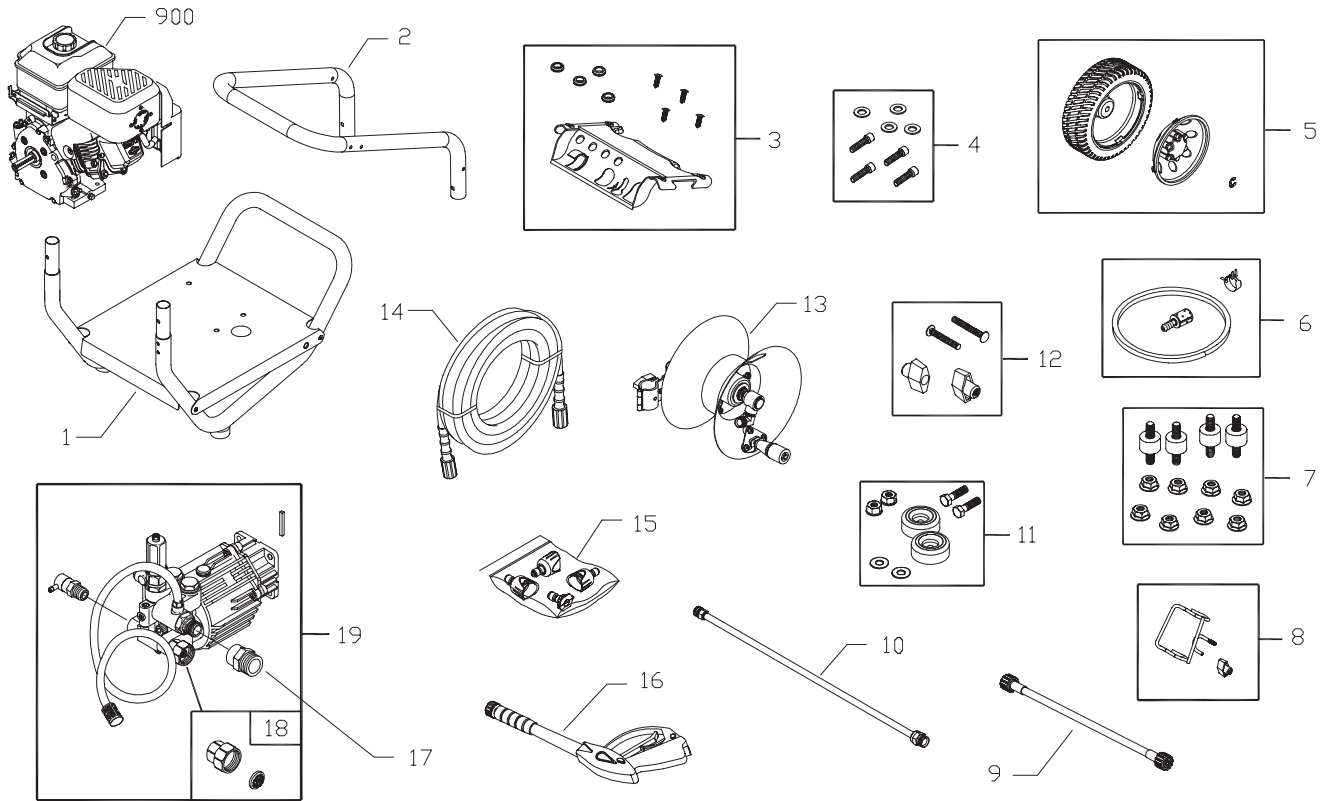

Model No. 020275 (3400 PSI (234.4 BARS) Pressure Washer) Manual No. 203769A Revision B (08/03/2007)

# Exploded View and Parts List — Main Unit

Item	Part #	Description	Item	Part #	Description
1	202862GS	ASSY, Base	16	196206GS	GUN
2	Y201499GS	HANDLE	17	95457GS	ADAPTER
3	202854GS	KIT, Billboard/Decals, w/Clips	18	194004GS	KIT, Inlet, Garden Hose
	195964GS	Clips, Tree	19	202005GS	ASSY, Pump
	30809GS	Grommet		194298GS	Valve, Thermal Relief
4	192131GS	KIT, Pump Mounting Hardware		23139DGS	Key
5	203083GS	KIT, Wheel	900	§	ENGINE
	200520GS	Hubcap			
	192050GS	E-Ring	<b>Items Not Illustrated</b>		
6	192796GS	KIT, Chem Hose & Filter	203769GS		MANUAL, Operator's
7	192134GS	KIT, Engine Mounting Hardware	87815GS		GOGGLES
8	201661GS	KIT, Gun Holder Weldment	BB3061BGS		OIL BOTTLE
9	202418GS	HOSE, Whip	201314GS		AXLE
10	193814GS	EXTENSION, QC	695755		KNOB, Throttle
11	192553GS	KIT, Vibration Mount	202367GS		KIT, Decals
12	B2203GS	KIT, Handle Fastening	194256GS		KIT, Tag Warning, w/Clip
13	202136GS	ASSY, Hose Reel			
	203488GS	Kit, Hardware, Hose Reel	<b>Optional Accessories</b>		
14	202419GS	HOSE	6048		KIT, O-Ring Maintenance
15	202182GS	KIT, Nozzle	6039		PUMP SAVER
	201580RGS	Nozzle, QC, Project Pro, Yellow			
	201580XGS	Nozzle, QC, Project Pro, Orange			
	201580AAGS	Nozzle, QC, Project Pro, Red			
	198841GS	Nozzle, Plastic, Soap			

# Exploded View and Parts List — Pump

Item	Part #	Description
21	194434GS	O-RING
22	190639GS	SPACER
24	190640GS	WASHER
42	190646GS	PISTON, Guide
50	198160GS	VENT CAP, with O-Ring
63	194435GS	O-RING
70	190654GS	PUMP HEAD
71	190655GS	GRUB SCREW & WASHER
A	190657GS	KIT, CHECK VALVE
B	192914GS	KIT, CHEMICAL INJECT
C	190660GS	KIT, SEAL WATER
D	194426GS	KIT, INJECTOR

Item	Part #	Description
E	194427GS	KIT, BALL & SPRING
F	193126GS	KIT, UNLOADER
G	194425GS	KIT, SEAL OIL

**Parts Not Illustrated**  
 190656GS OIL BOTTLE  
 B2384GS FILTER, Inlet

**NOTE:** Item letters A - G are service kits and include all parts shown within the box.